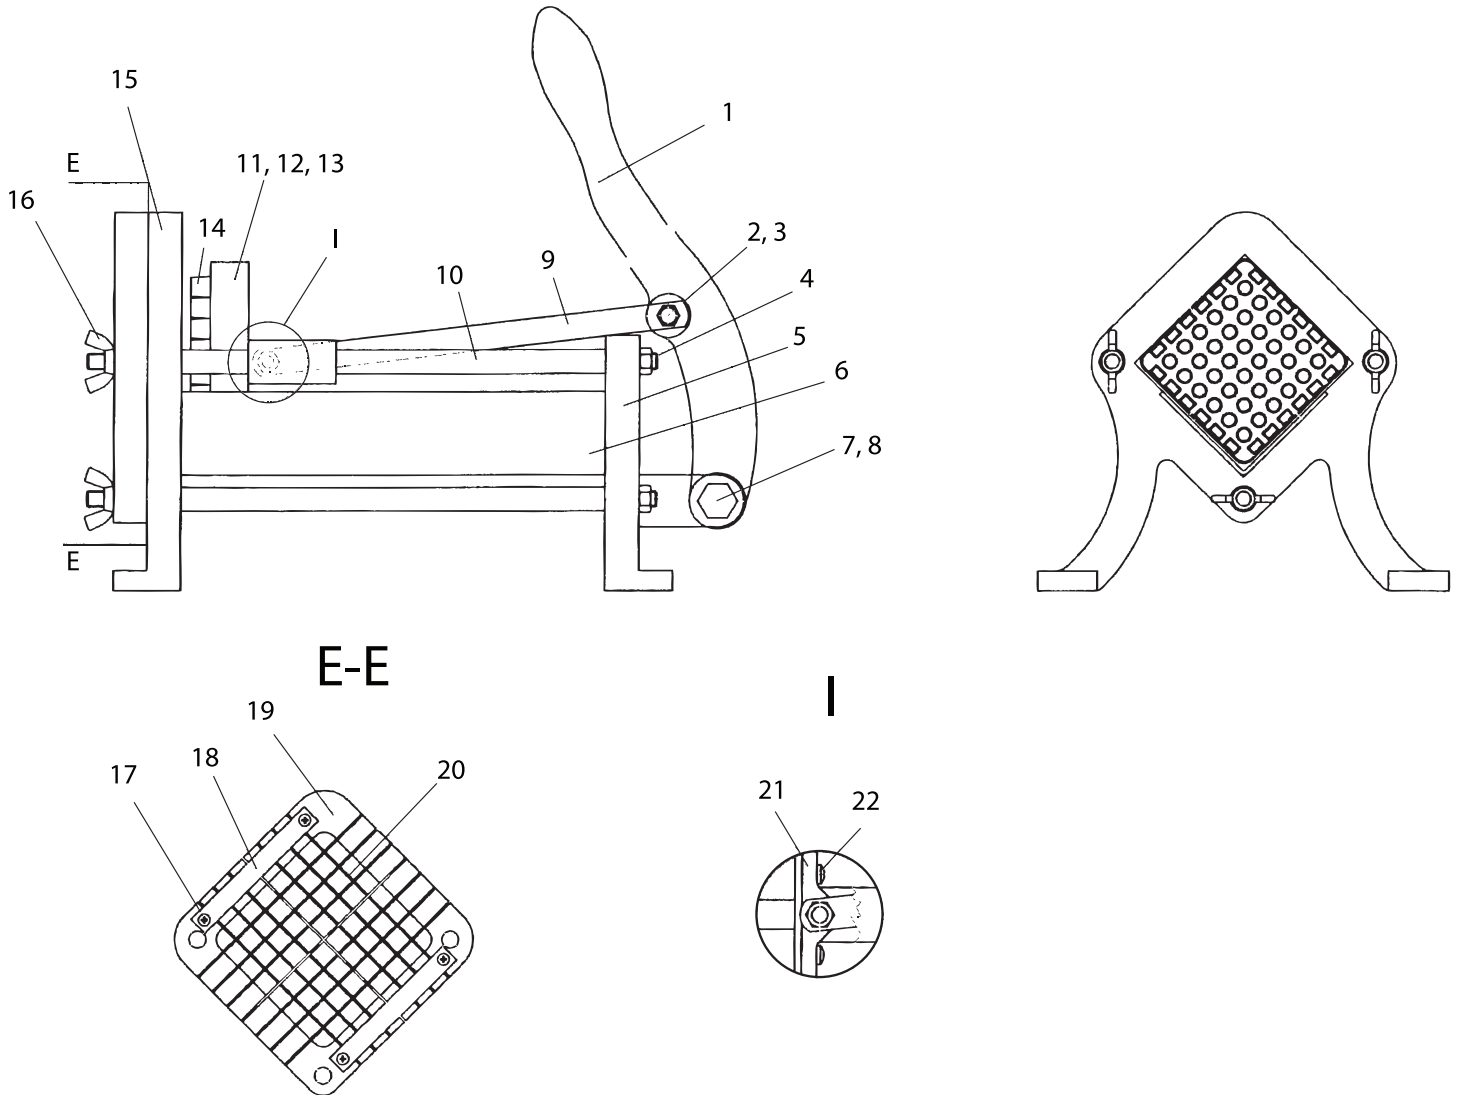

Parts Breakdown

Item 24489

Parts Breakdown

Item 24489

Item No.	Description	Position	Item No.	Description	Position	Item No.	Description	Position
61483	Handle for Potato Cutter for 24489	1	61491	Connecting Rod for Potato Cutter for 24489	9	61498	Sunk Screw M3x8 for Potato Cutter for 24489	17
61484	Hex Bolt M6x38 for Potato Cutter for 24489	2	61492	Connecting Screw Rod for Potato Cutter for 24489	10	61499	Blade Plate for Potato Cutter for 24489	18
61485	Tightening Nut M6 for Potato Cutter for 24489	3	61493	Guide Frame for Potato Cutter for 24489	11	61500	Blade Support for Potato Cutter for 24489	19
61486	Hex Nut M8 for Potato Cutter for 24489	4	61494	Half-Round Screw M8x24 for Potato Cutter for 24489	12	24243	Blade and Pusher for Potato Cutter 1/4" for 24489	20
61487	M Support for Potato Cutter for 24489	5	61495	Lightened Spring Washer 8 for Potato Cutter for 24489	13	61501	Connecting Rod for Potato Cutter for 24489	21
61488	Board for Potato Cutter for 24489	6	61496	Bush Board for Potato Cutter for 24489	14	61502	Half-Round Screw M5x10 for Potato Cutter for 24489	22
61489	Hex Bolt M10x135 for Potato Cutter for 24489	7	61497	Square Frame Support for Potato Cutter for 24489	15			
61490	Hex Nut M10 for Potato Cutter for 24489	8	79585	Butterfly Nut for 24489	16			